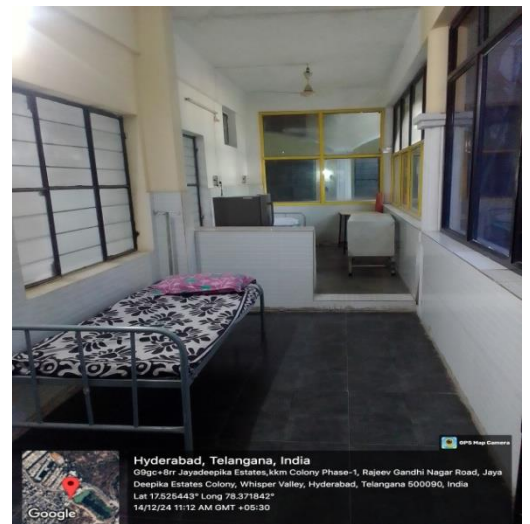

FEMALE SECURITY

FEMALE WARDENS AND HOSTEL GATE PASS

COUNSELING BY FEMALE PSYCHOLOGIST

GYM- INDOOR AND OUTDOOR

NURSE VISIT

SPORTS AND GAMES

SICK ROOM

SEPARATE WASHROOMS

COMPLAINTS AND SUGGESTION BOX

FEMALE HOUSEKEEPING

CRÈCHE

SECURITY STAFF AND CC CAMERAS

Hyderabad, Telangana, India
G9gc+g8j, Road No. 4, Jaya Deepika Estates Colony, Whisper Valley,
Hyderabad, Telangana 500090, India
Lat 17.526658° Long 78.370683°
13/12/24 02:48 PM GMT +05:30