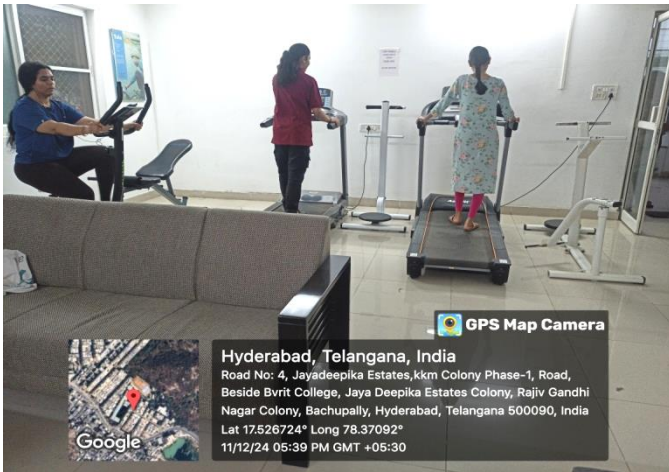

FEMALE SECURITY

FEMALE WARDENS AND HOSTEL GATE PASS

COUNSELING BY FEMALE PSYCHOLOGIST

GYM- INDOOR AND OUTDOOR

NURSE VISIT

SPORTS AND GAMES

SICK ROOM

SEPARATE WASHROOMS

COMPLAINTS AND SUGGESTION BOX

FEMALE HOUSEKEEPING

CRÈCHE

SECURITY STAFF AND CC CAMERAS

Hyderabad, Telangana, India
G9gc+g8j, Road No. 4, Jaya Deepika Estates Colony, Whisper Valley,
Hyderabad, Telangana 500090, India
Lat 17.526658° Long 78.370683°
13/12/24 02:48 PM GMT +05:30

GPS Map Camera