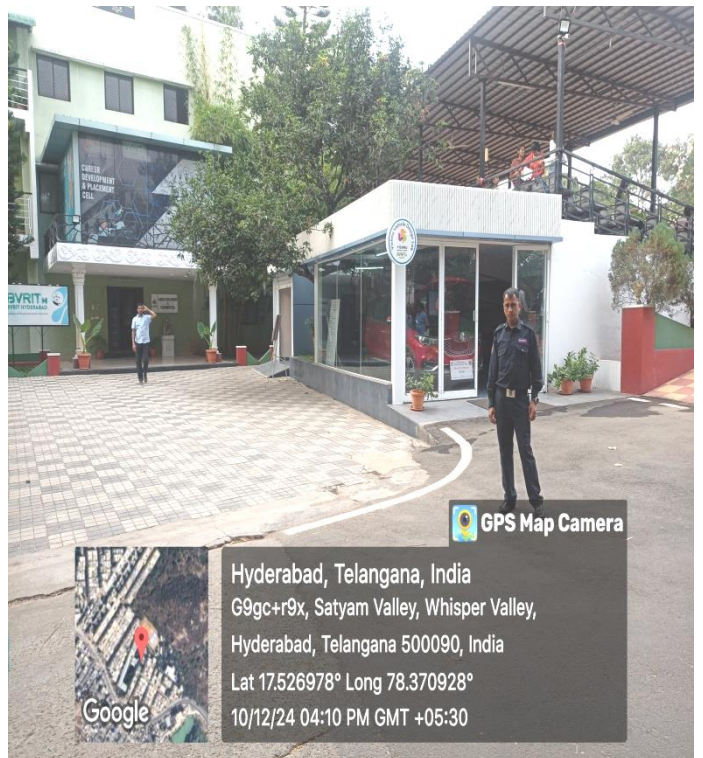

COMPLAINTS AND SUGGESTION BOX

FEMALE HOUSEKEEPING

CRÈCHE

SECURITY STAFF AND CC CAMERAS

Hyderabad, Telangana, India
G9gc+g8j, Road No. 4, Jaya Deepika Estates Colony, Whisper Valley,
Hyderabad, Telangana 500090, India
Lat 17.526658° Long 78.370683°
13/12/24 02:48 PM GMT +05:30

GPS Map Camera